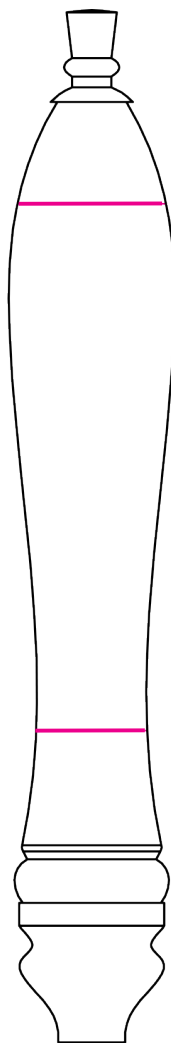

CUSTOM BRANDED TAP HANDLE

LARGE PUB

Printable Area

Front/Back

Specifications

Dimensions: 11.25" x 2"

Print Area:

Printable Surfaces: 2

Material: Maple

Ink: CMYK UV-Cured Ink
& Vinyl Decal

Artwork: .ai or .eps file; .png
minimum 300 dpi resolution

Finishes

White X920201-BR

Black X920202-BR

Natural X920206-BR

Custom colours & finishes available upon request.